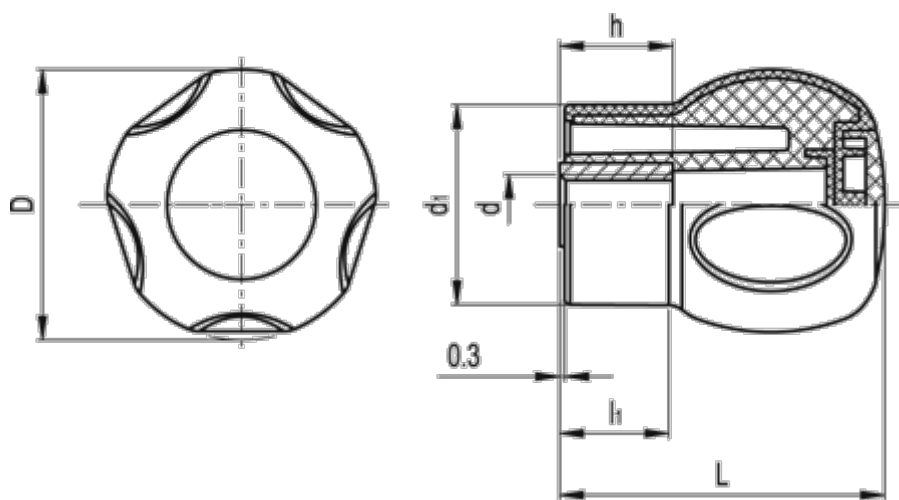

Data Sheet

Article number: 23052452072

Description: E+G Handle
EBK.50 B-M12-C-SOFT-C2 Orange

Measures

D	= 50
d1	= 37
d 6H	= M12
h	= 20
L	= 60
l1	= 20
Weight (g)	= 80